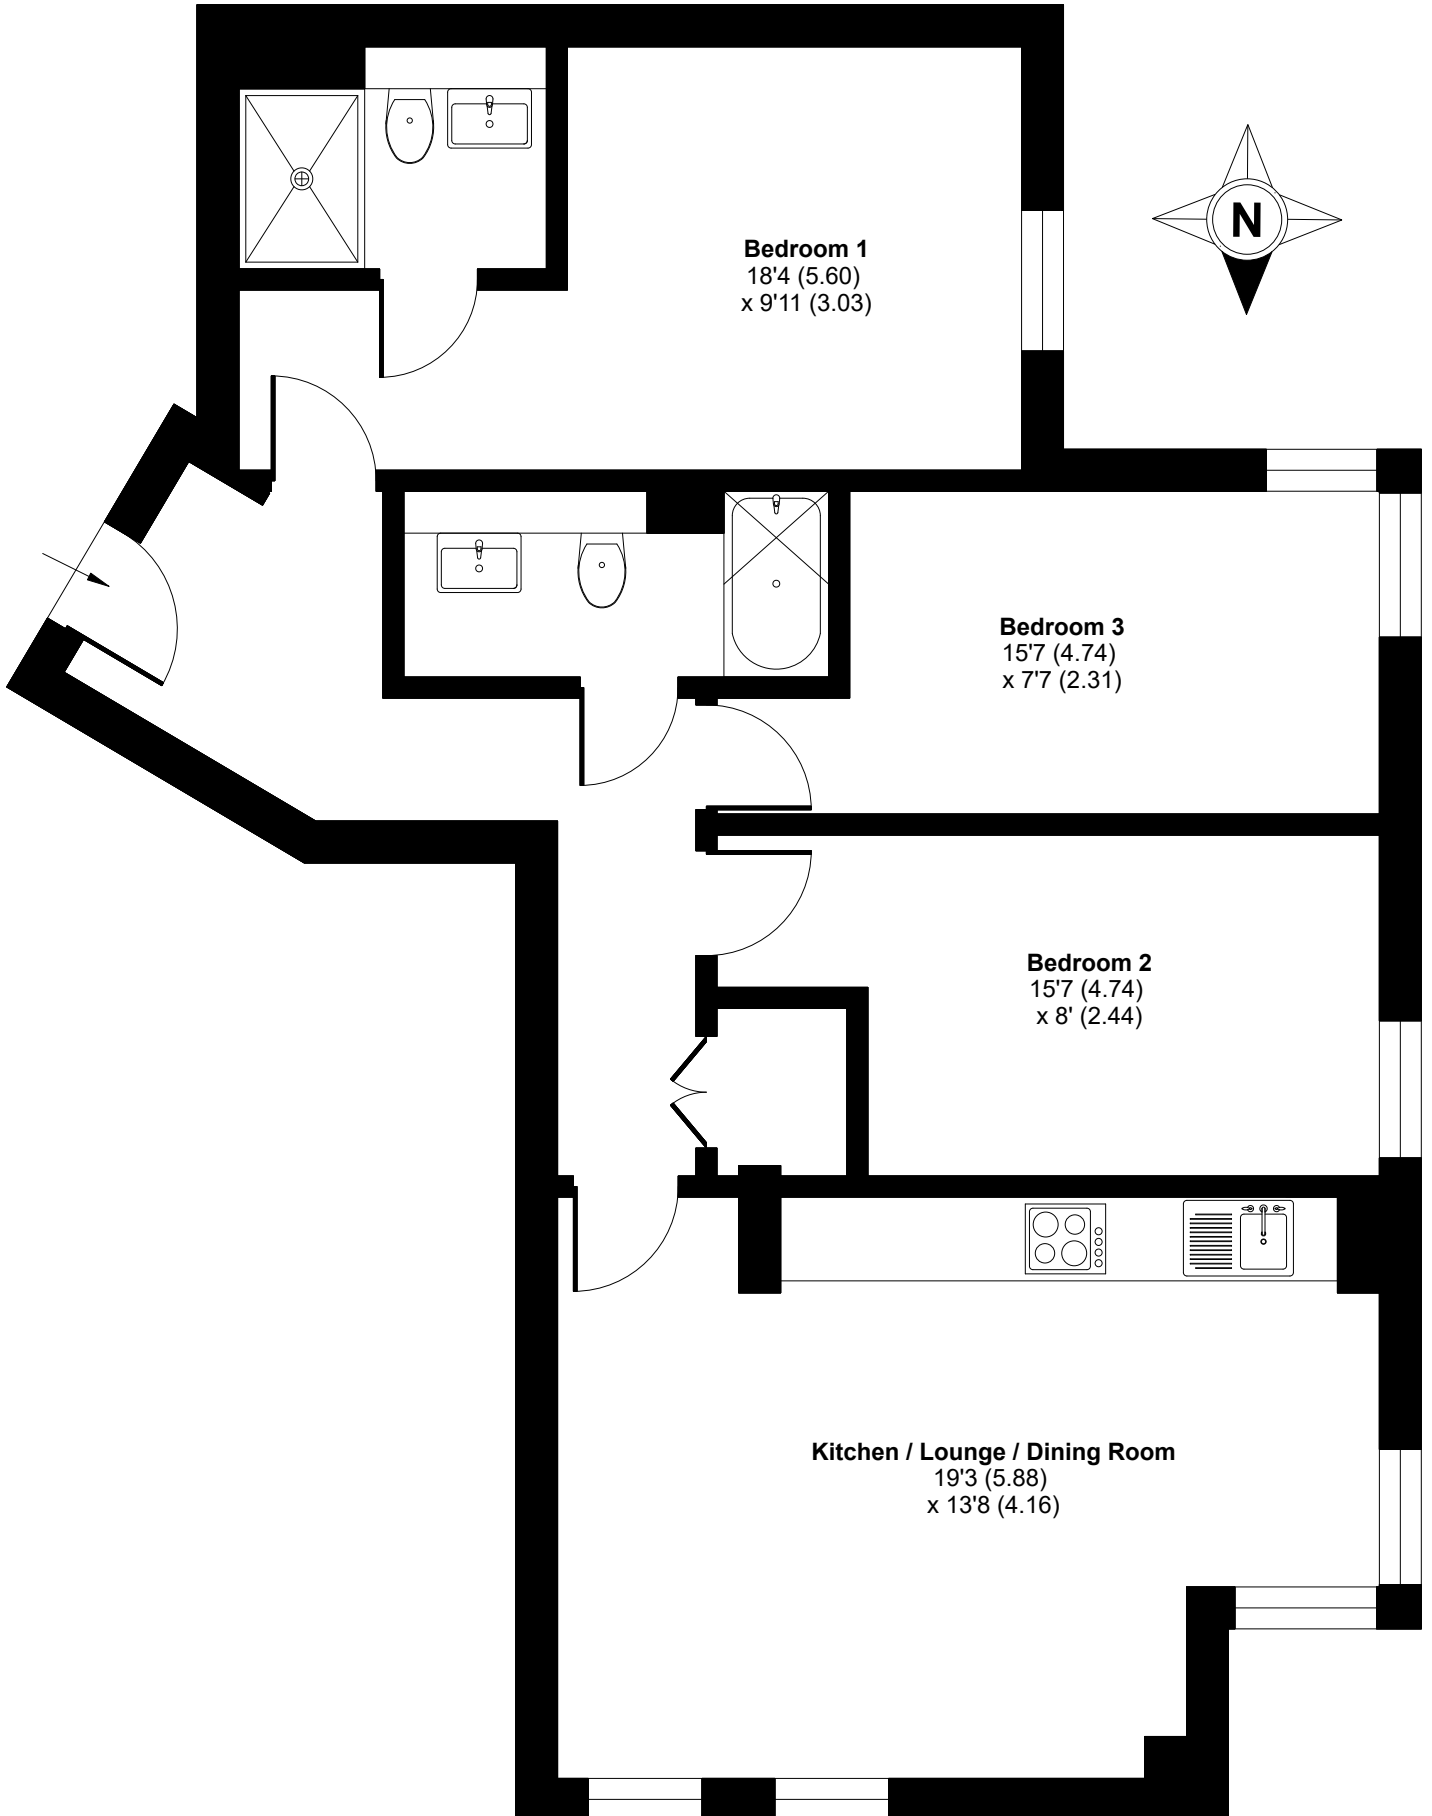

# Greenhouse, Beeston Road, Leeds, LS11

Approximate Area = 829 sq ft / 77 sq m

For identification only - Not to scale

## GROUND FLOOR